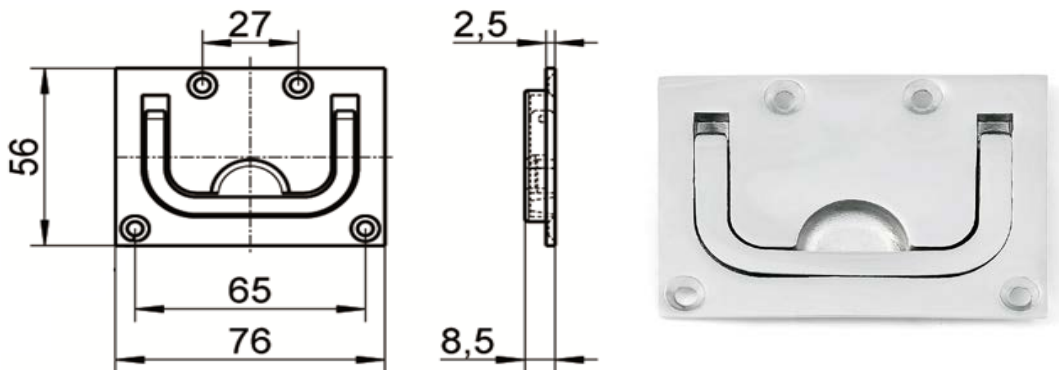

ART. 8243

Alzapagliolo-maniglia in microfusione, lucido aisi 316 / A4

Flush lift handles, investment casting, polished aisi 316 / A4

Ø Fori 4,3 mm
Ø Holes 4,3 mm

Svasatura 8 mm
Countersinking 8 mm

Codice Articolo <i>Item Number</i>	 Box	 Master carton
82430000004	5	100

Pay attention!! The dimensions shown in the data sheets are subject to minimal variations (different production line batch).

In particular, do not drill the holes before receiving the product.